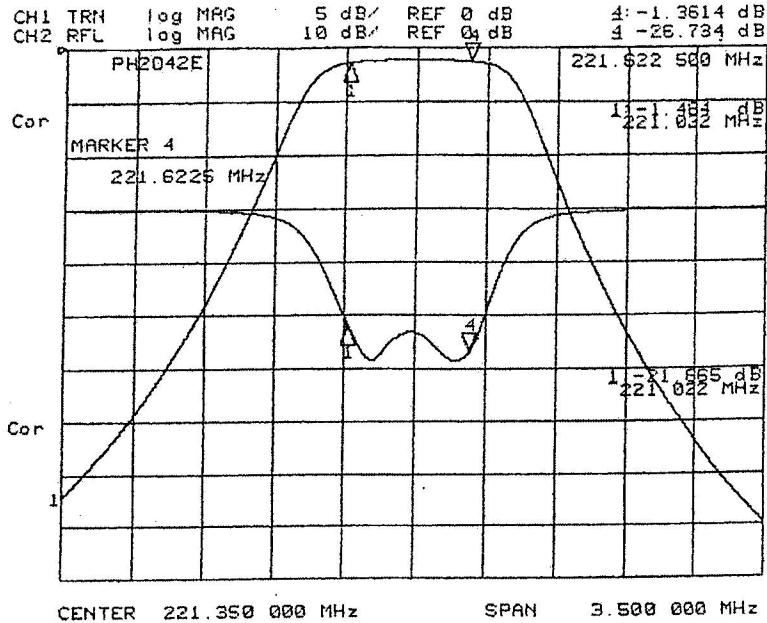

220 - 222 MHz Preselector

Low Profile Rack Mountable 600 kHz or 700 kHz Bandwidths

PH2042E