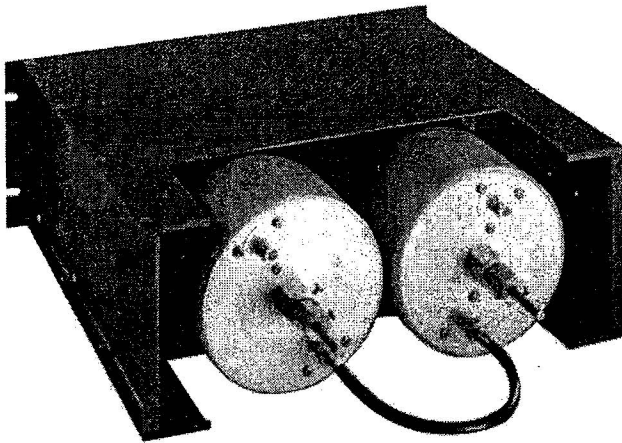

220 - 222 MHz Preselector

Low Profile Rack Mountable 600 kHz or 700 kHz Bandwidths

Electrical Specifications

Model Number	PH2042E	FP20207*220
Passband (kHz)	700	600
Frequency Range (MHz)	221-222	221-222
Rejection $f_c \pm 700$ kHz (dB)	10	3
Rejection at 211 MHz (dB)	85	45
Insertion Loss (dB)	2.0 (max)	0.6 (max)
VSWR	1.5:1	1.5:1
Impedance	50 Ω	50 Ω
Termination type	N Female	N Female

Mechanical Specifications

Dimensions		inches	
	PH2042E		19 W x 4.25 W x 22 D
	FP20207*220	inches	19 W x 7 W x 22 D
Weight		lbs.	
	PH2042E		25
	FP20207*220	lbs.	30
Cavity Material			Aluminum
Courier Shippable			Yes

FP20207*220