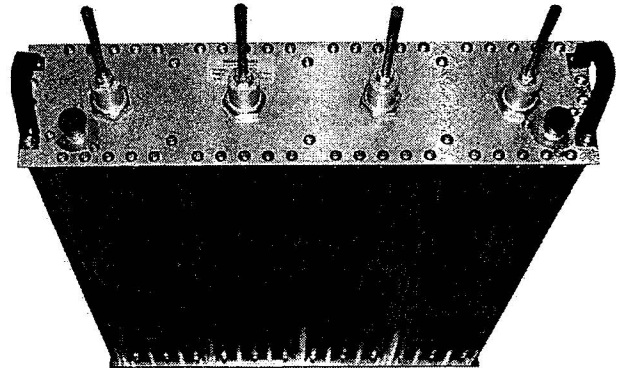

PH2042E

www.sinctech.com

Sinclair Technologies Inc.

85 Mary Street, Aurora, Ontario, Canada L4G 6X5 Tel: (800) 263-3275 Fax: (905) 727-0861
55 Oriskany Drive, Tonawanda, New York, USA 14150 Tel: (800) 288-2763 Fax: (716) 874-4007

Sinclair Technologies Ltd.

William James House, Cowley Road, Cambridge, CB4-4WX
Tel: +44 (0) 1223 42 03 03 Fax: +44 (0) 1223 42 06 06

SINCLAIR