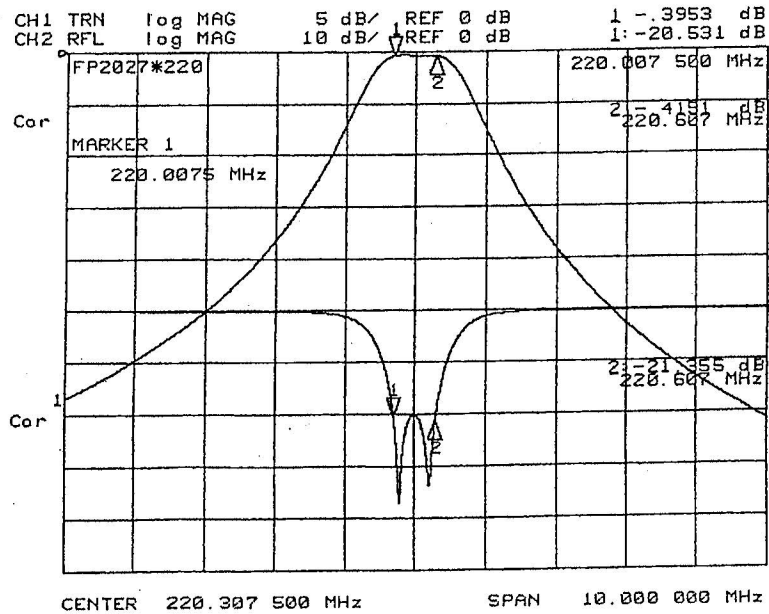

FP20207*220

www.sinctech.com

Sinclair Technologies Inc.

85 Mary Street, Aurora, Ontario, Canada L4G 6X5 Tel: (800) 263-3275 Fax: (905) 727-0861

Oriskany Drive, Tonawanda, New York, USA 14150 Tel: (800) 288-2763 Fax: (716) 874-4007

Sinclair Technologies Ltd.

William James House, Cowley Road, Cambridge, CB4 4WX

Tel: +44 (0) 1223 42 03 03 Fax: +44 (0) 1223 42 06 06