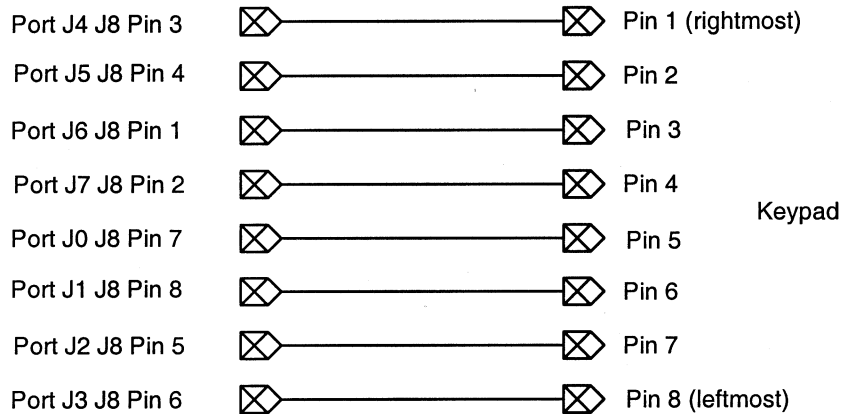

A

B

C

D

1

2

3

4

5

Keypad Connections

68HC12

Keypad

A

B

C

D